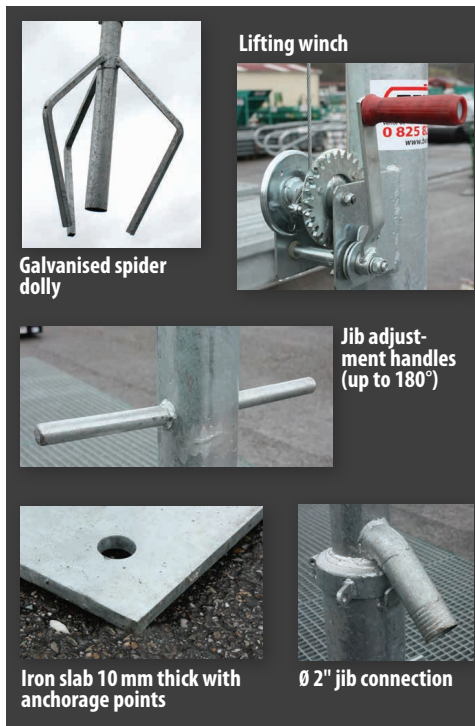

FILLING JIB

15