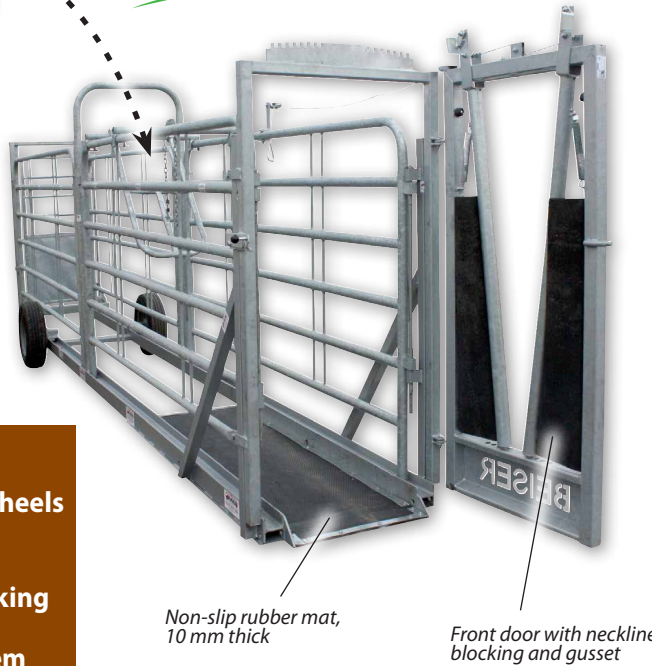

# FARMING

Side-opening door

Automatic anti-kickback system

**100% GALVANISED**

Non-slip rubber mat, 10 mm thick

Front door with neckline blocking and gusset

➔ **Ideal to contain your livestock in the park and safely conduct all treatments**

### ADVANTAGES

- + Easy to move thanks to its complete structure on wheels
- + No time wasting (installation of barriers)
- + Front door with neckline blocking and gusset
- + Automatic anti-kickback system
- + Non-slip 10 mm thick mat in the front section